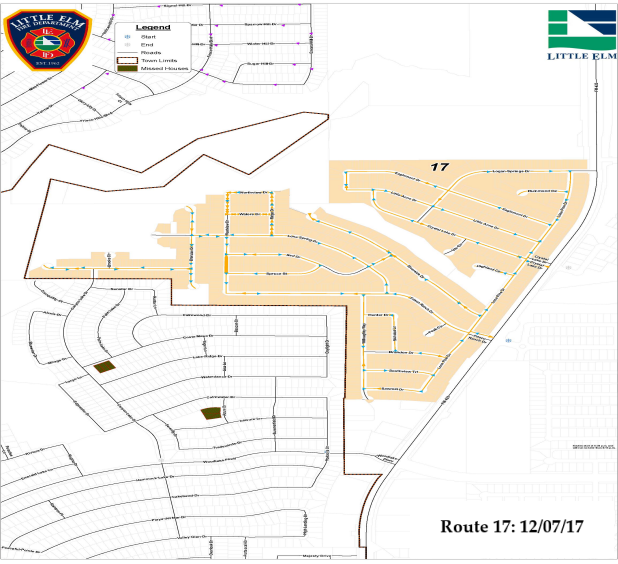

- Legend**
- Start
  - End
  - Roads
  - Town Limits
  - Missed Hours

**Route 17: 12/07/17**