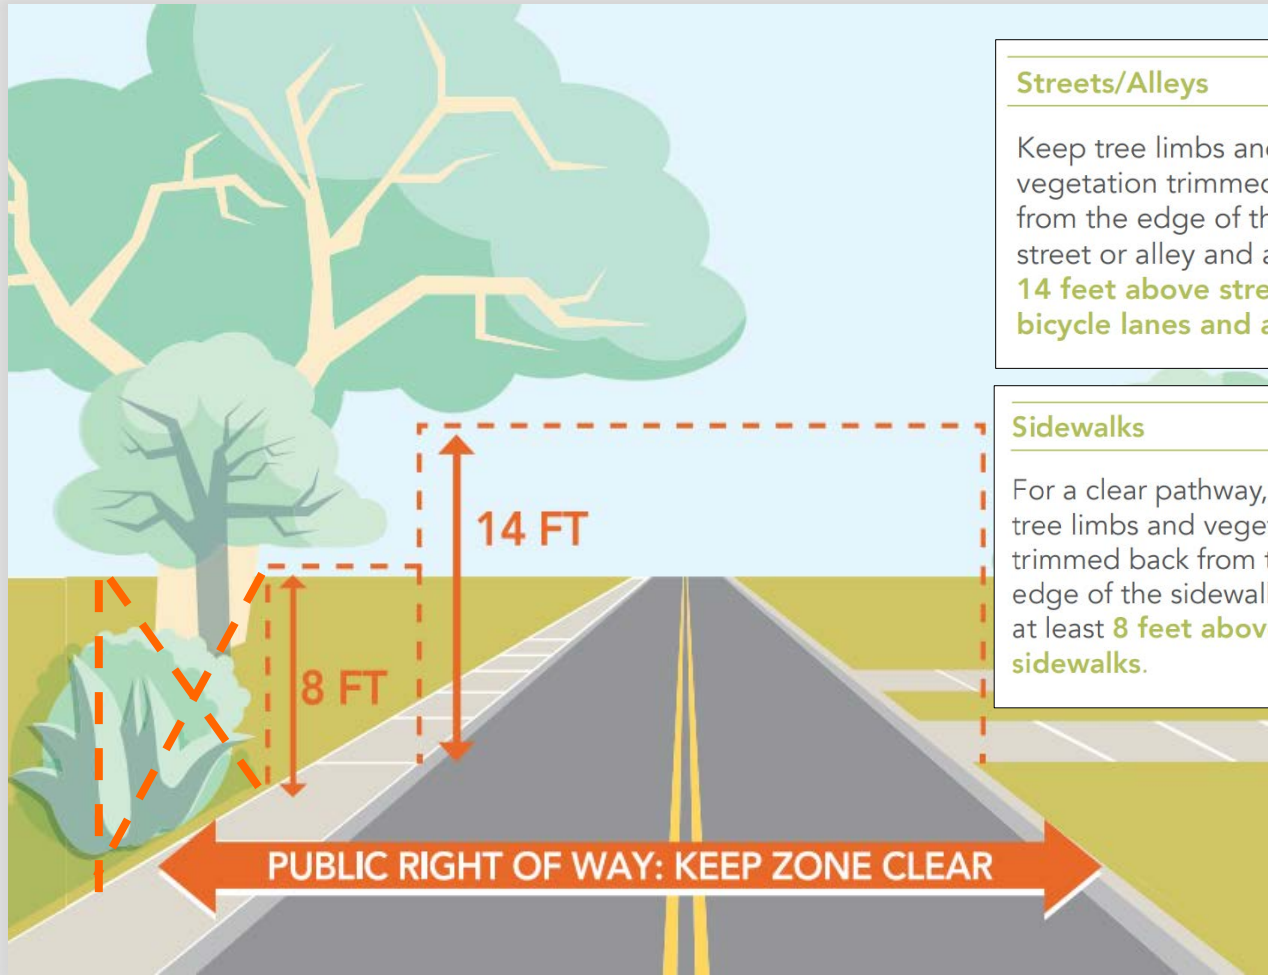

KNOW THE
RIGHT OF WAY,

CLEAR THE
RIGHT OF WAY

ENHANCING NEIGHBORHOOD SAFETY
BY CREATING A SAFE PATHWAY

Maximum
4' X 2'

Maximum weight:
50 LBS Per Bundle

How to report a concern:

Littleelm.org > [Request Tracker](#) > [Community Integrity](#)
or
codeviolations@littleelm.org