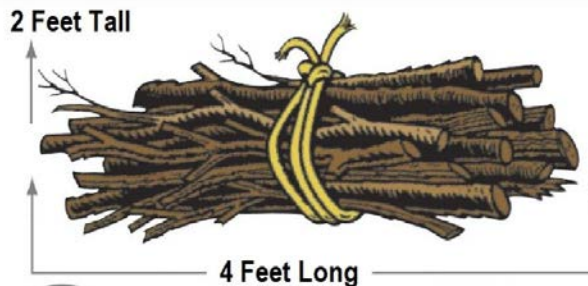

KNOW THE
RIGHT OF WAY,

CLEAR THE
RIGHT OF WAY

ENHANCING NEIGHBORHOOD SAFETY
BY CREATING A SAFE PATHWAY

Maximum
4' X 2'

Maximum weight:
50 LBS Per Bundle

How to report a concern:

Littleelm.org > [Request Tracker](#) > [Community Integrity](#)
or
codeviolations@littleelm.org