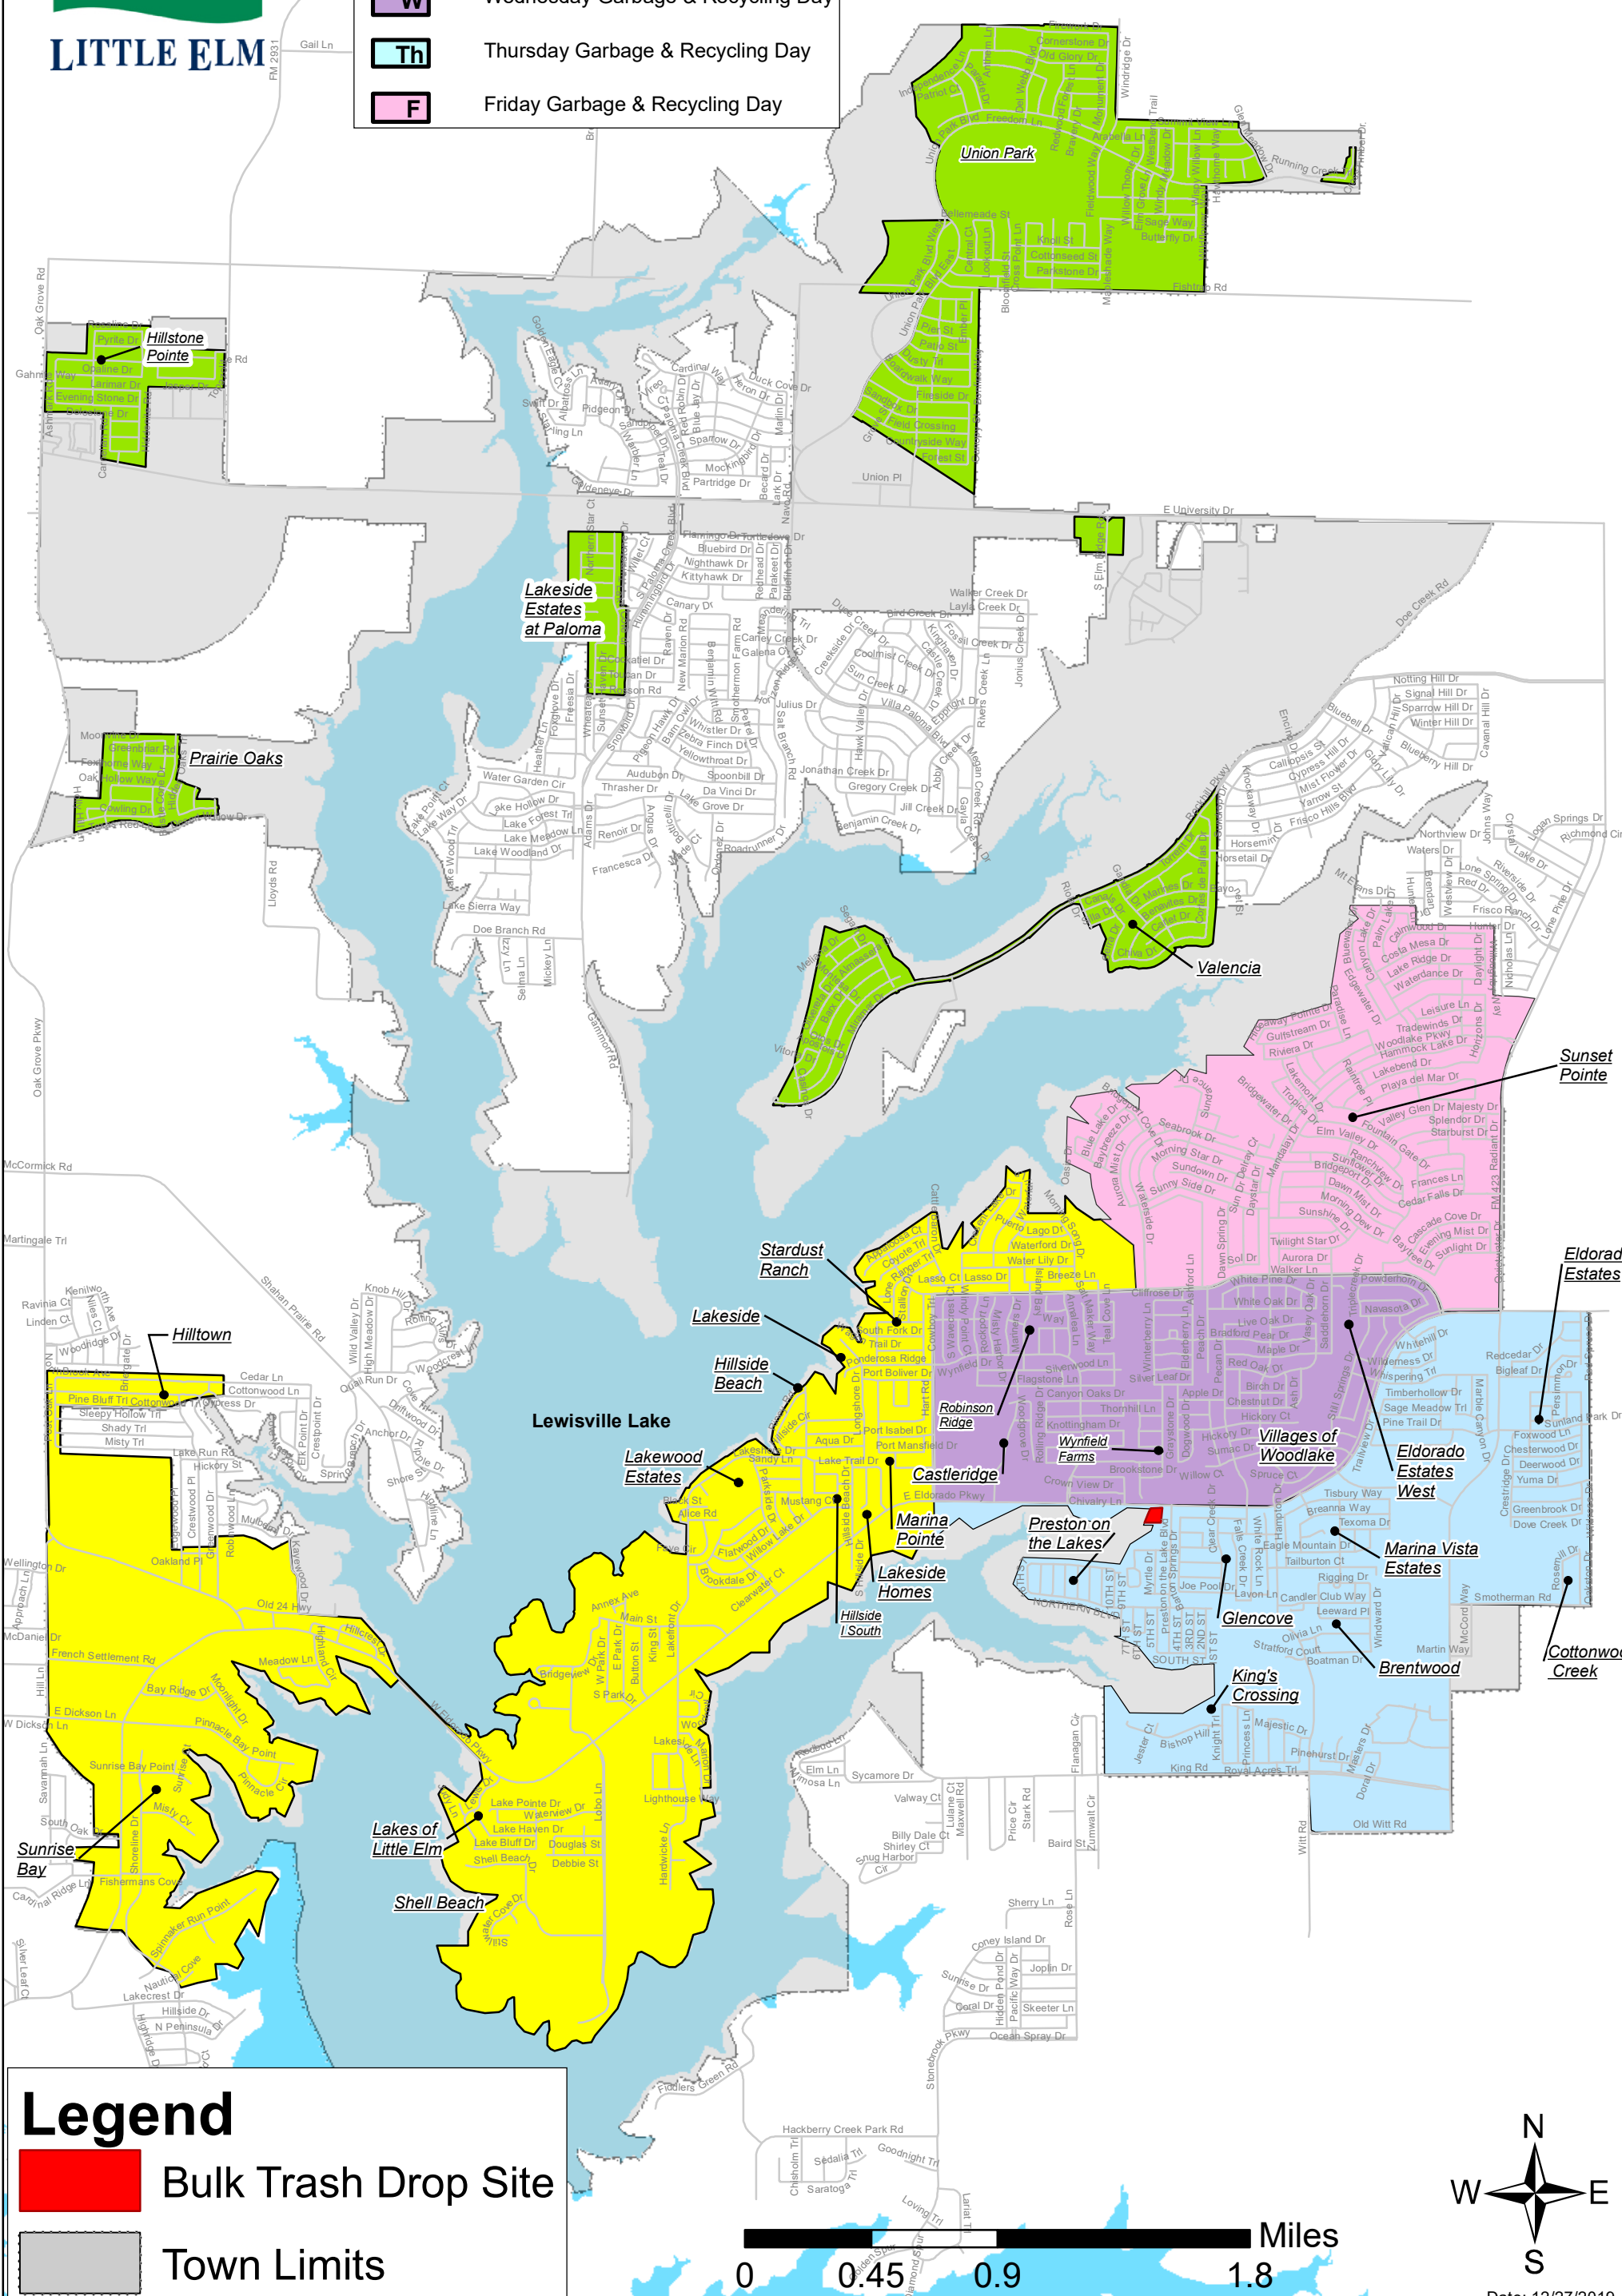

LITTLE ELM

Residential Garbage/Trash Service Days

- M** Monday Garbage & Recycling Day
- Tu** Tuesday Garbage & Recycling Day
- W** Wednesday Garbage & Recycling Day
- Th** Thursday Garbage & Recycling Day
- F** Friday Garbage & Recycling Day

Legend

-  Bulk Trash Drop Site
-  Town Limits

Date: 12/27/2019