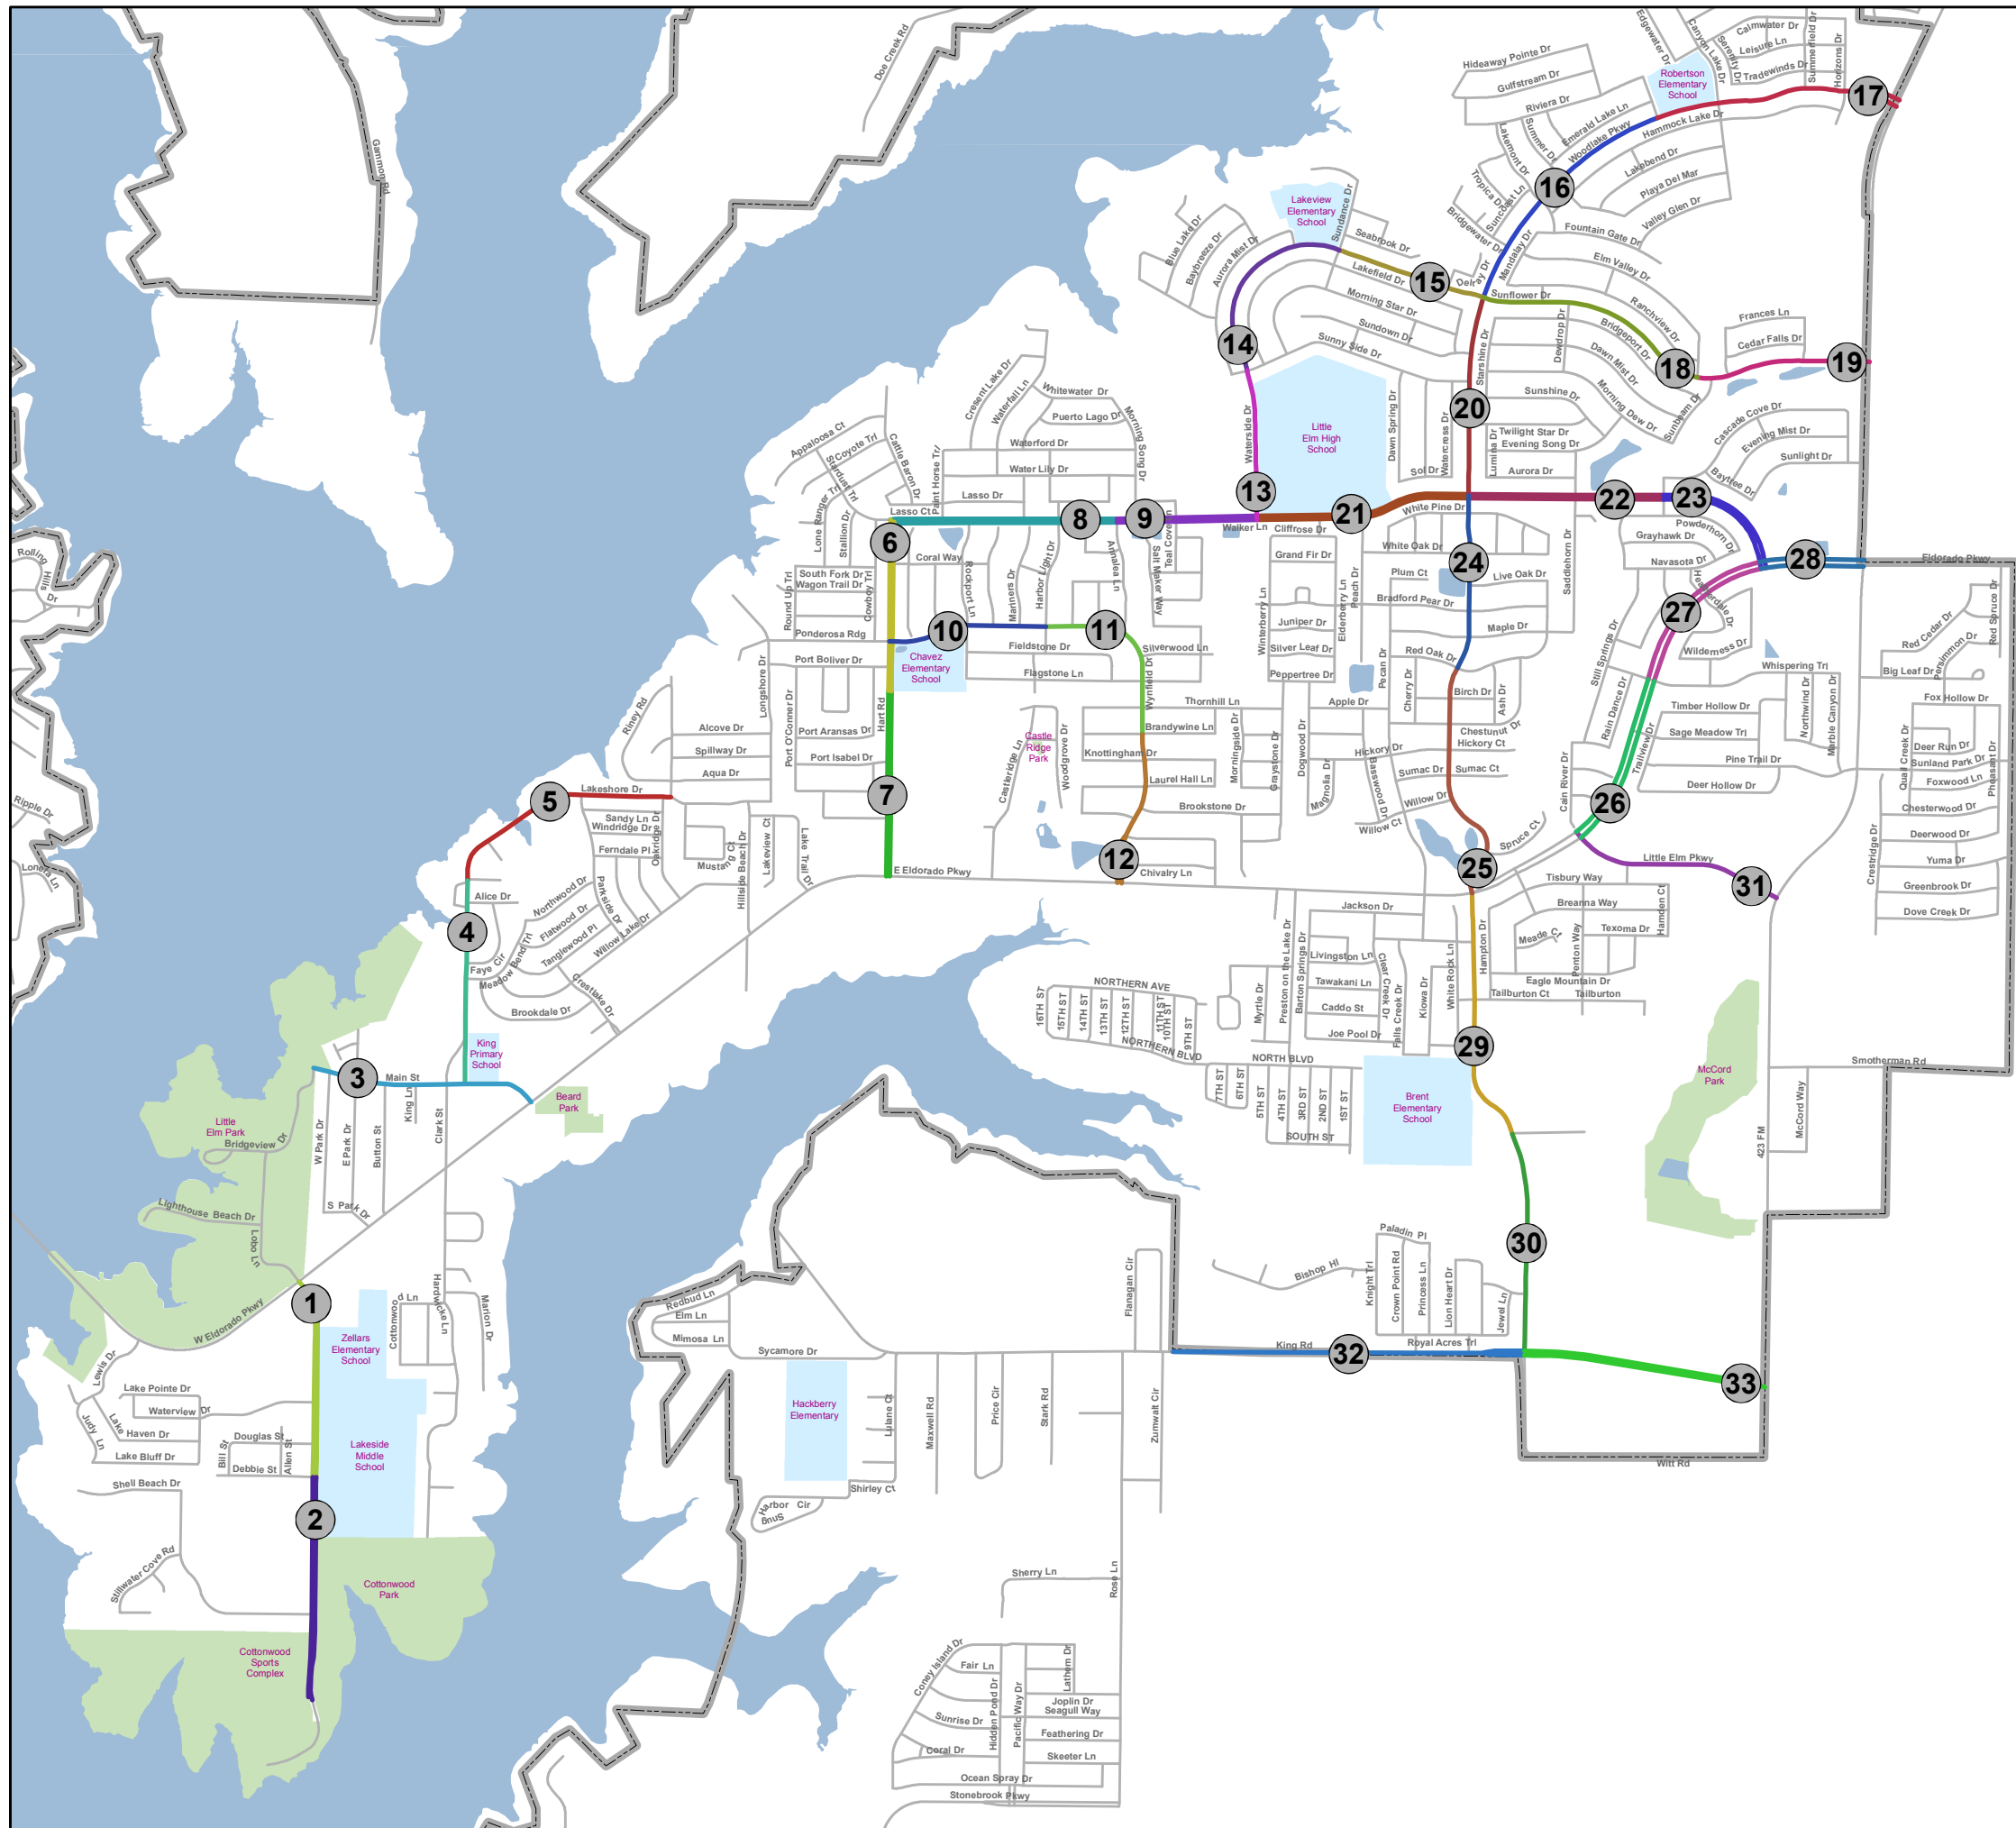

Town of Little Elm
Denton County, Texas
Date: 02/13/2020

Adopt-A-Street

1 in = 2,271 ft

This map is the property of the Town of Little Elm, and is not to be reproduced by any means, mechanical or digital, without written consent of the Town.

This product is for informational purposes and may not have been prepared for or be suitable for legal, engineering, or surveying purposes. It does not represent an on-the-ground survey and represents only the approximate relative location of property boundaries.

Street Name	Length(ft)	Adopted By
1 Lobo Ln	2563	
2 Lobo Ln	2978	
3 Main St	2585	
4 Lakeshore Dr	2650	
5 Lakeshore Dr	3220	
6 Hart Rd	2442	
7 Hart Rd	2445	
8 Walker Ln	2200	
9 Walker Ln	2610	
10 Wynfield Dr	2052	
11 Wynfield Dr	2434	
12 Wynfield Dr	2020	
13 Waterside Dr	1903	
14 Waterside Dr	2665	
15 Sunflower Dr	1980	
16 Woodlake Pkwy	2846	
17 Woodlake Pkwy	2625	
18 Sunflower Dr	3144	
19 Sunflower Dr	2270	
20 Woodlake Pkwy	2580	
21 Walker Ln	2820	
22 Walker Ln	2510	
23 Walker Ln	1750	
24 Woodlake Pkwy	2660	
25 Woodlake Pkwy	2780	
26 E Eldorado Pkwy	2238	
27 E Eldorado Pkwy	2245	
28 E Eldorado Pkwy	1316	
29 Witt Rd	3340	
30 Witt Rd	2920	
31 Little Elm Pkwy	2292	
32 King Rd	4610	
33 King Rd	3170	